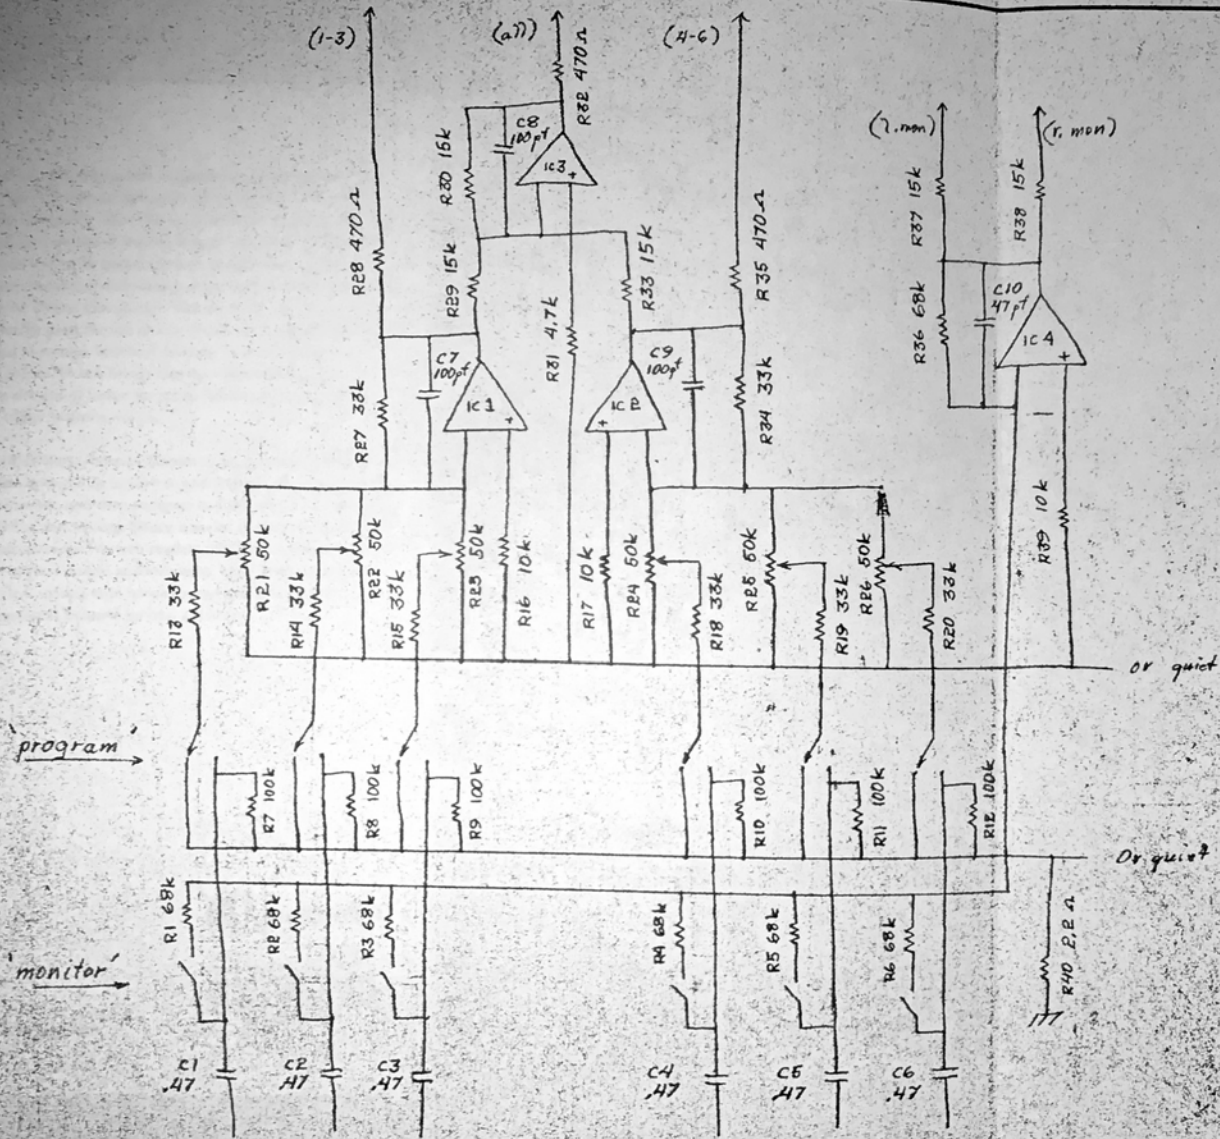

DATE	BY	REVISION RECORD	AUTH.	DR.	CK.

or quiet  
or quiet

max gain (any input to any output) 0db  
 noise min gain -90db  
 noise all prog. on, pots full open -85db  
 overload margin (ref 1V RMS) ~20db

TOLERANCES (EXCEPT AS NOTED)	BUCHLA ASSOCIATES		
DECIMAL	R00 series	SCALE	DRAWN BY DB
±			APPROVED BY
FRACTIONAL	TITLE		
±	SCA: DUAL 3 CHAN. MIXER MODEL 206		
ANGULAR	DATE	DRAWING NUMBER	
±	7-2-70	B2060	