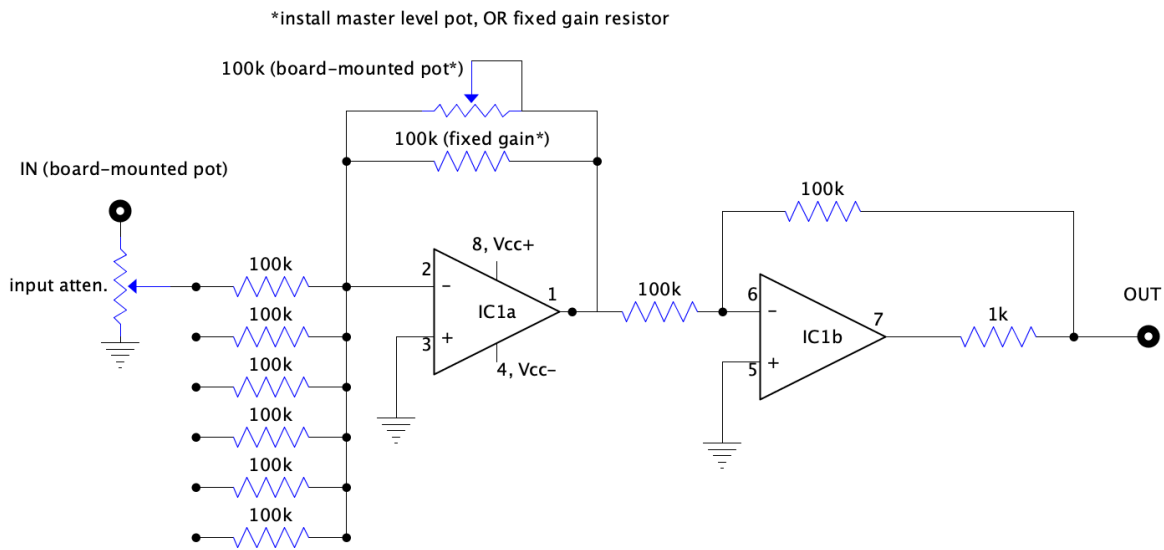

MixChiclet

(not shown: two 0.1uf caps on power rails)